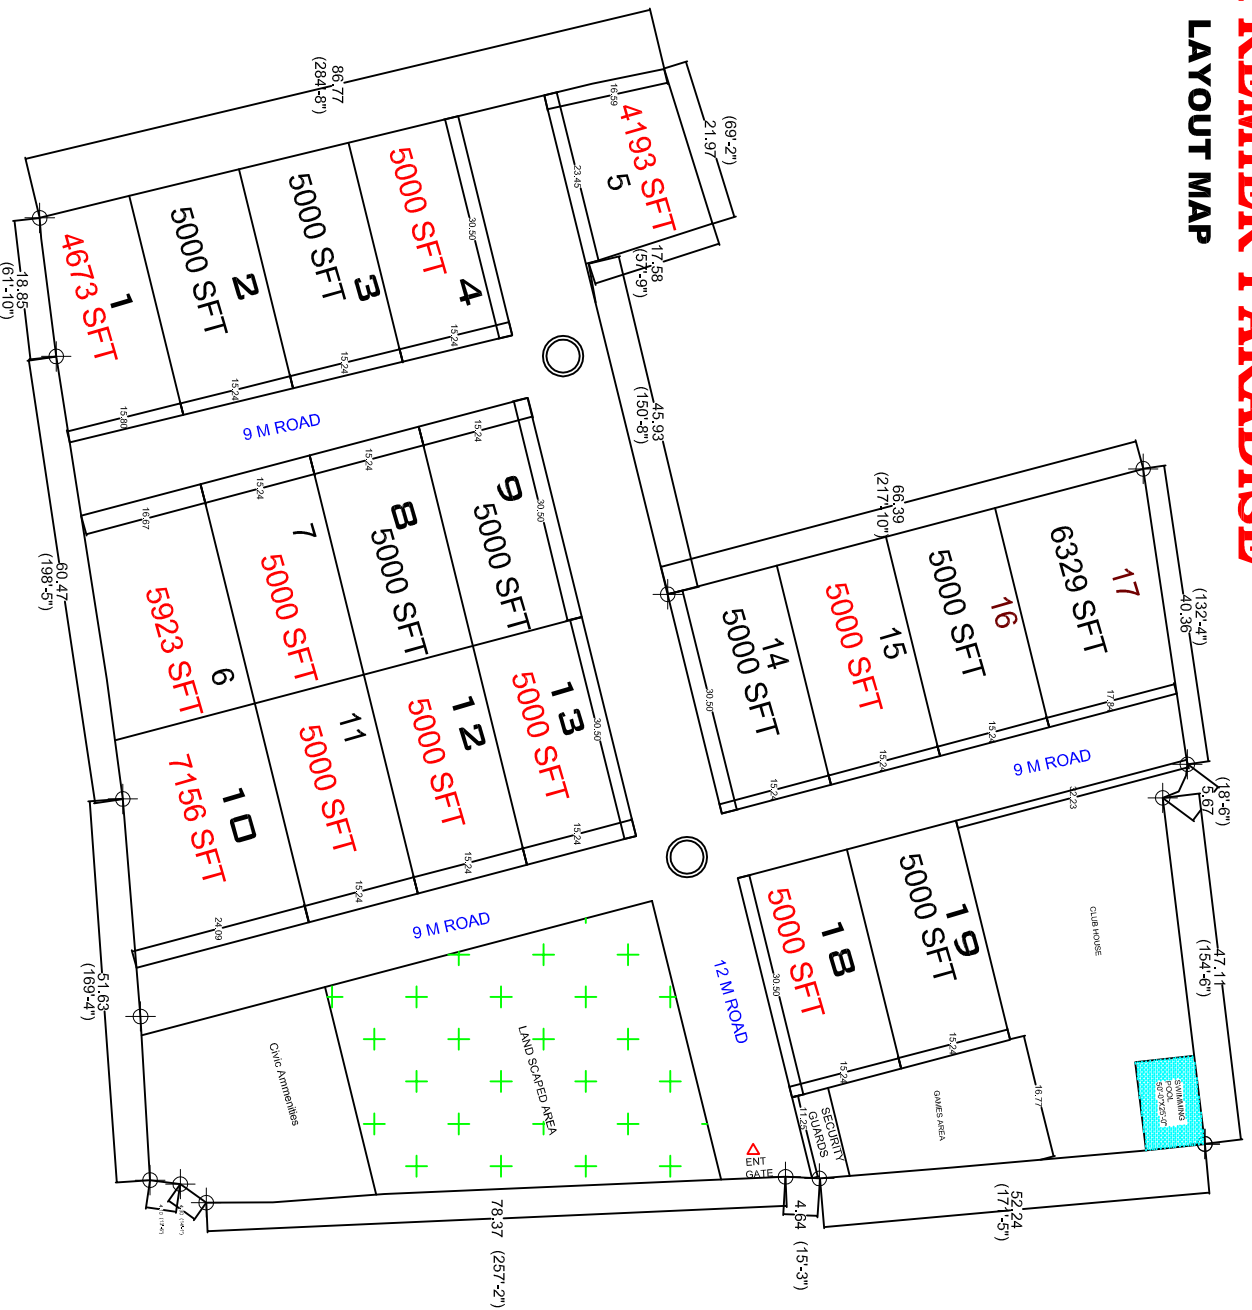

# PREMIER PARADISE

## LAYOUT MAP

**Note : Red colour indicates sold plots**  
**White colour indicates available plots.**